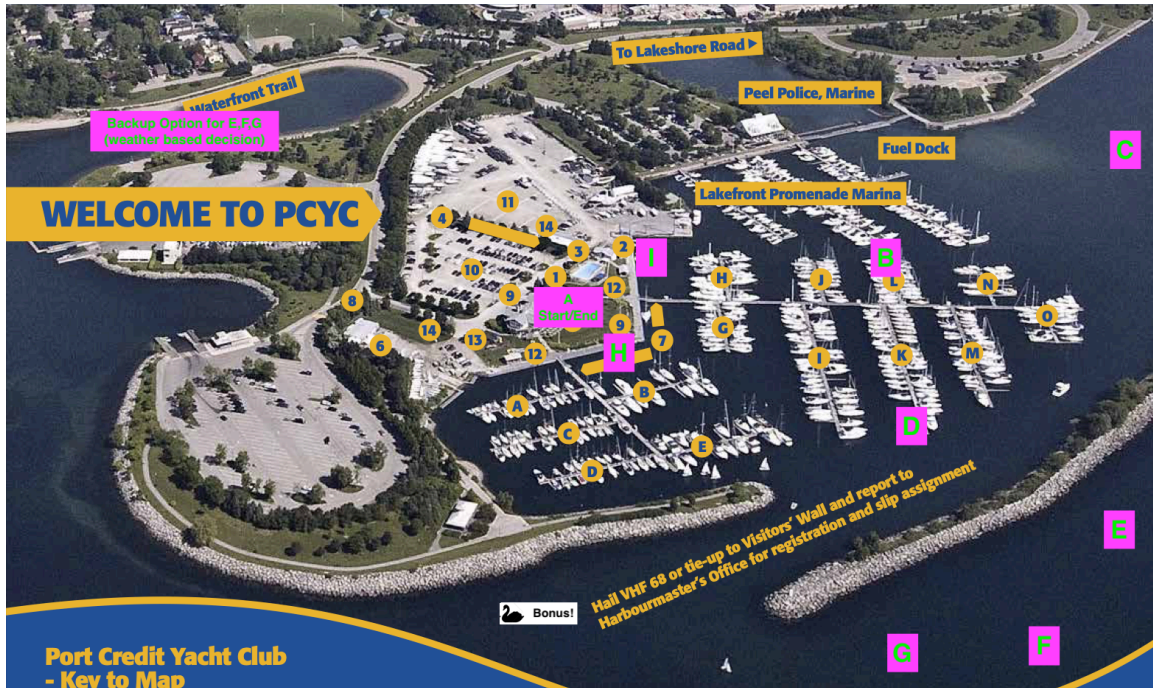

Race Map:

Race Map Legend:

Stop	Location	Activity
A	Chartroom Bar, PCYC	The Start!
B	End of L Dock	The Amazing (Mini) Race
C	Harbour Lagoon Area	Maneuvering Challenge
D	End of K dock	Corn Hole
E*	Furthest mark outside break wall	Pool Noodle Joust
F*	Middle mark outside break wall	Thread the Life Ring
G*	Closest mark outside break wall	Fishing for Beer
H	"The Wall"	Beer Pong
I	Pump Out Wall	Dive for Treasure
A	Chartroom Bar, PCYC	This is the end!
Bonus	Read the NOR (Notice of Rally) to know what it is!	BONUS