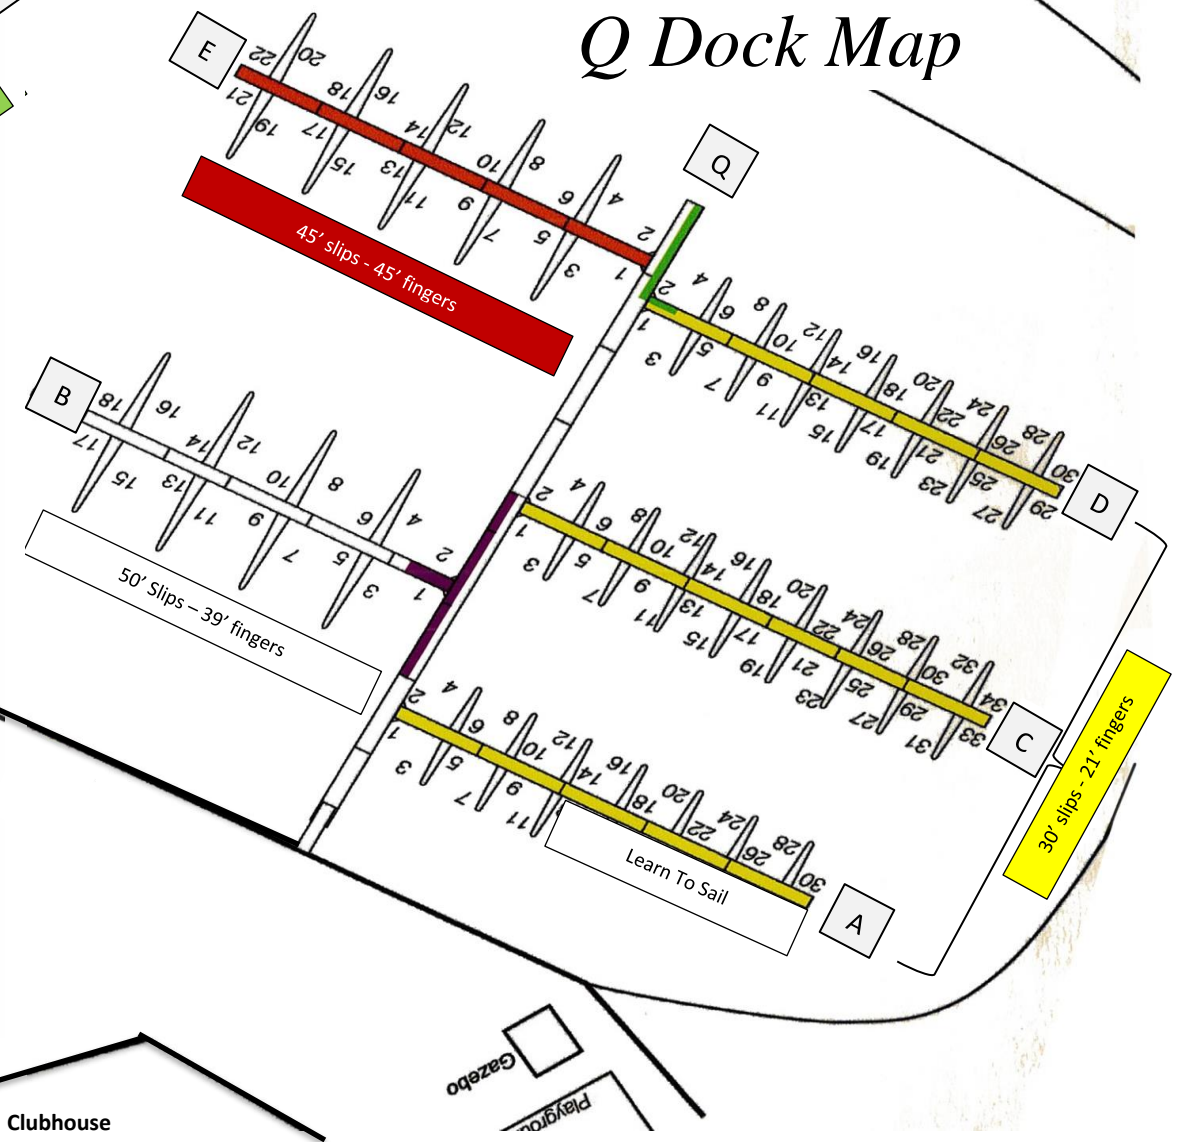

# PORT CREDIT YACHT CLUB DOCK MAP

Harbour Entrance 

*R Dock Map*

*Q Dock Map*

Clubhouse

Gazebo  
Harbour Office  
Gazebo

Playground  
Gazebo

Visitor Check In  
Flag Pole