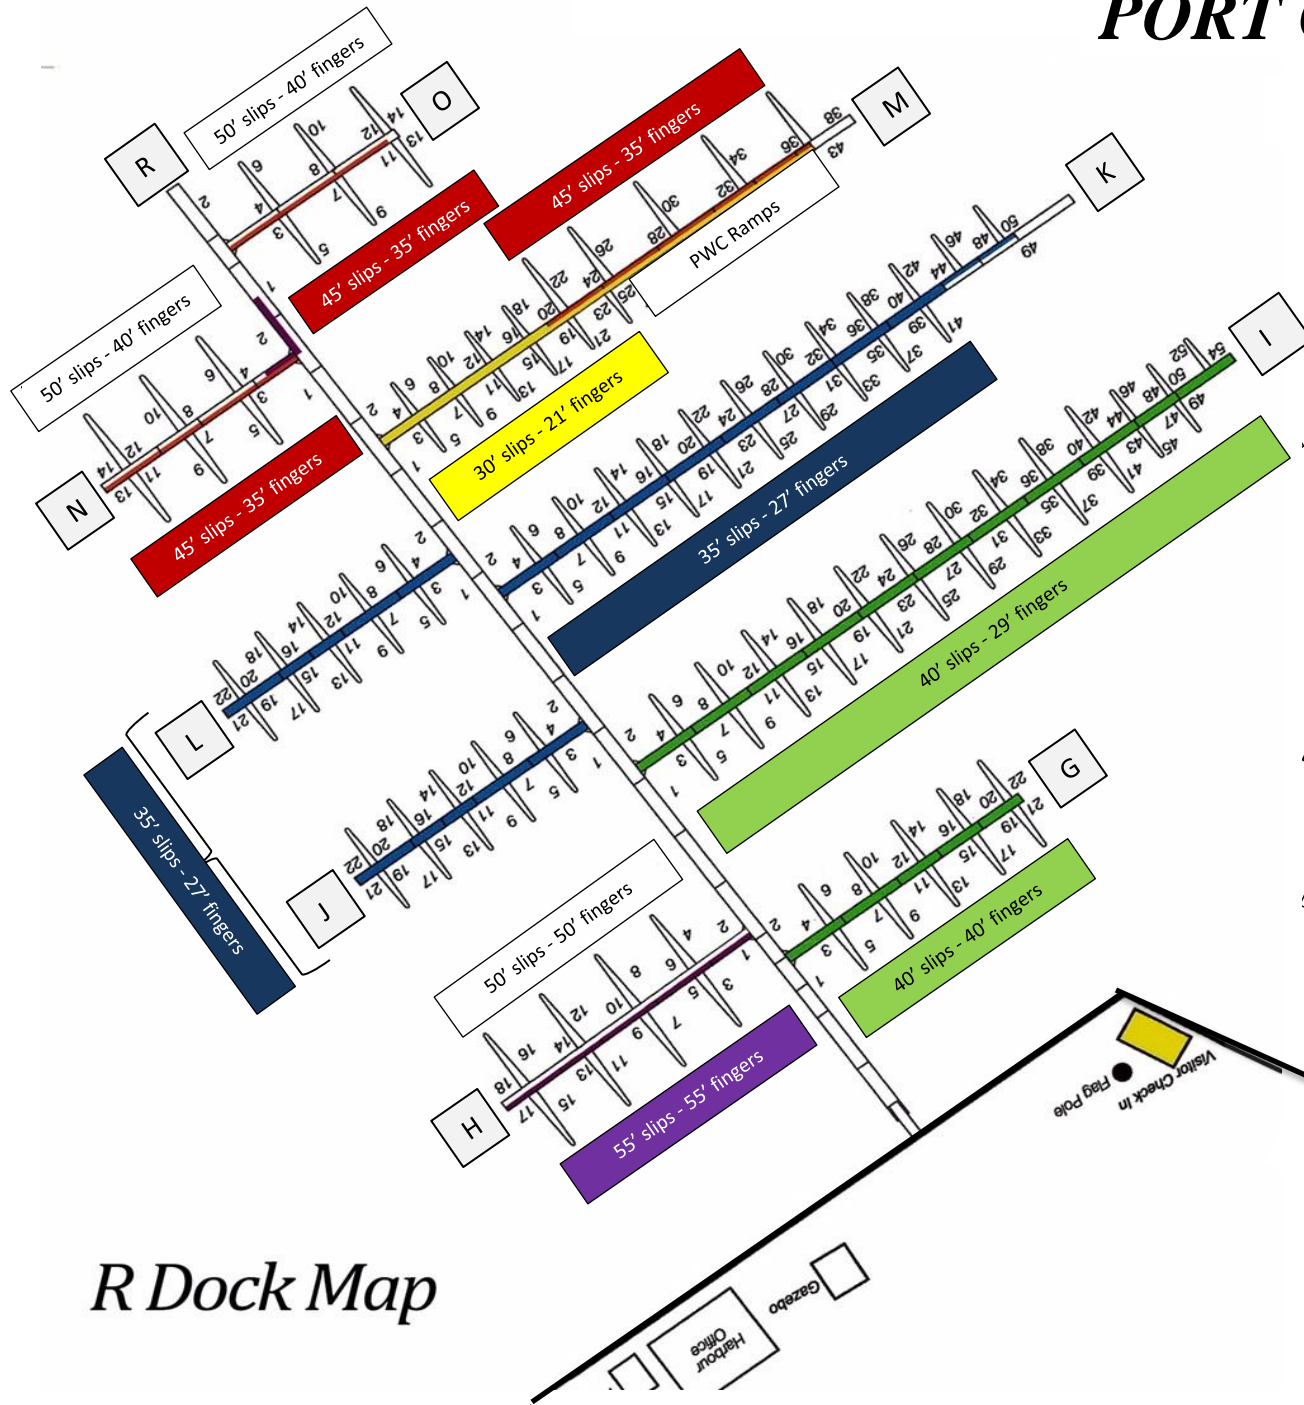

# PORT CREDIT YACHT CLUB DOCK MAP

Harbour Entrance 

*R Dock Map*

*Q Dock Map*

Clubhouse

Gazebo  
Harbour Office  
Gazebo

Playground  
Gazebo

Visitor Check In  
Flag Pole